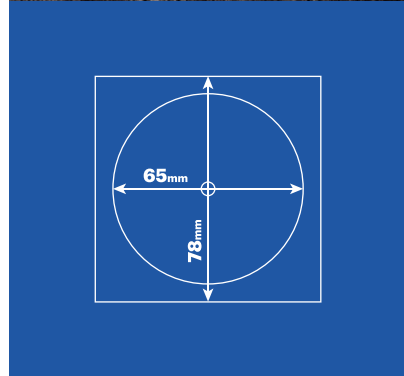

High Quality LED Lighting
illuminate your world.

- 78x78mm**
Dimensions
- 65mm**
Cutout Size
- Aluminium**
Material

Square 78mm Fixed GU10 Downlight Fitting

High quality non-tiltable GU10 downlight fitting. Excludes lamp holder and bulb.

- Available in Satin Chrome, Gun Metal, Antique Brass, White
- High quality aluminium construction

Model Number	Colour	Overall Dimensions	Cutout Diameter
DSC-7865SF	Satin Chrome	78mm x 78mm	65mm
DGM-7865SF	Gun Metal	78mm x 78mm	65mm
DAB-7865SF	Antique Brass	78mm x 78mm	65mm
DWT-7865SF	White	78mm x 78mm	65mm