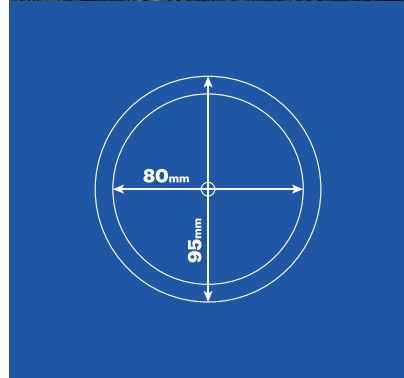

High Quality LED Lighting  
illuminate your world.

- 95mm**  
Dimensions
- 80mm**  
Cutout Size
- Aluminium**  
Material

## Round 95mm Tiltable GU10 Downlight Fitting

High quality tiltable GU10 downlight fitting. Excludes lamp holder and bulb.

- Available in Satin Chrome, Gun Metal, Antique Brass, White
- High quality aluminium construction

Model Number	Colour	Overall Diameter	Cutout Diameter
DSC-958ORT	Satin Chrome	95mm	80mm
DGM-958ORT	Gun Metal	95mm	80mm
DAB-958ORT	Antique Brass	95mm	80mm
DWT-958ORT	White	95mm	80mm

illumin8 Imports (Pty) Ltd