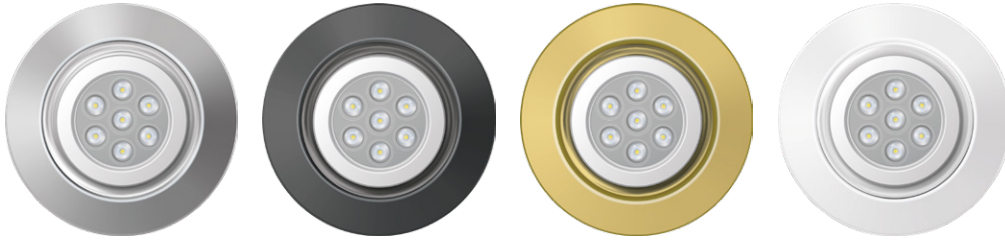

High Quality LED Lighting  
illuminate your world.

- 95mm**  
Dimensions
- 80mm**  
Cutout Size
- Aluminium**  
Material

## Round 95mm Tiltable GU10 Downlight Fitting

High quality tiltable GU10 downlight fitting. Excludes lamp holder and bulb.

- Available in Satin Chrome, Gun Metal, Antique Brass, White
- High quality aluminium construction

Model Number	Colour	Overall Diameter	Cutout Diameter
DSC-958ORT	Satin Chrome	95mm	80mm
DGM-958ORT	Gun Metal	95mm	80mm
DAB-958ORT	Antique Brass	95mm	80mm
DWT-958ORT	White	95mm	80mm

illumin8 Imports (Pty) Ltd