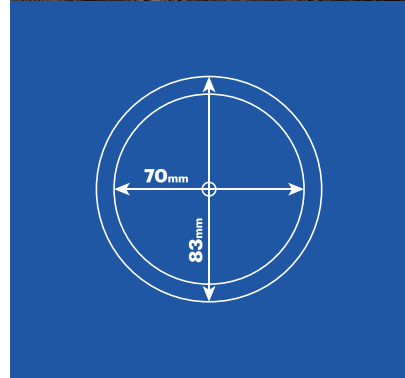

High Quality LED Lighting
illuminate your world.

- 83mm**
Dimensions
- 70mm**
Cutout Size
- Aluminium**
Material

Round 83mm Tiltable GU10 Downlight Fitting

High quality tiltable GU10 downlight fitting. Excludes lamp holder and bulb.

- ➔ Available in Satin Chrome, Gun Metal, Antique Brass, White
- ➔ High quality aluminium construction

| Model Number | Colour | Overall Diameter | Cutout Diameter |
|--------------|---------------|------------------|-----------------|
| DSC-837ORT | Satin Chrome | 83mm | 70mm |
| DGM-837ORT | Gun Metal | 83mm | 70mm |
| DAB-837ORT | Antique Brass | 83mm | 70mm |
| DWT-837ORT | White | 83mm | 70mm |