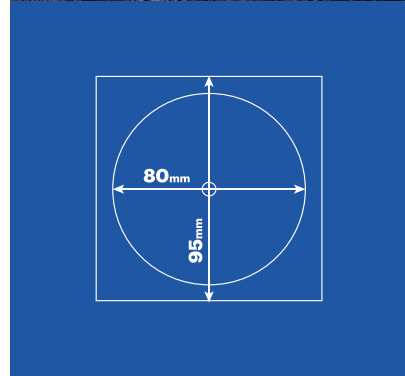

High Quality LED Lighting
illuminate your world.

- 95 x 95mm**
Dimensions
- 80mm**
Cutout Size
- Aluminium**
Material

Square 95mm Tiltable GU10 Downlight Fitting

High quality tiltable GU10 downlight fitting. Excludes lamp holder and bulb.

- Available in Satin Chrome, Gun Metal, Antique Brass, White
- High quality aluminium construction

Model Number	Colour	Overall Dimensions	Cutout Diameter
DSC-9580ST	Satin Chrome	95mm x 95mm	80mm
DGM-9580ST	Gun Metal	95mm x 95mm	80mm
DAB-9580ST	Antique Brass	95mm x 95mm	80mm
DWT-9580ST	White	95mm x 95mm	80mm