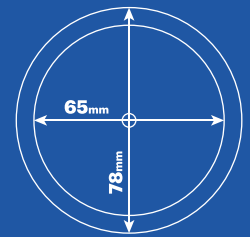

83mm
Diameter

70mm
Cutout Diameter

Aluminium
Material

Round 83mm Tiltable GU10 Downlight Fittings

High quality tiltable GU10 downlight fitting. Excludes lamp holder and bulb.

Our elegant downlight fittings offer the perfect blend of functionality and style, seamlessly integrating into any space while illuminating it with grace and sophistication. Crafted with meticulous attention to detail, these fittings boast sleek designs and high-quality materials that elevate the ambiance of any room.

- ➔ Available in Satin Chrome, Gun Metal, Antique Brass, White.
- ➔ High quality aluminium construction.

Barcode	Model Number	Colour	Overall Diameter	Cut-Out Diameter
6009803785354	DSC-8370RT	Satin Chrome	83mm	70mm
6009803785361	DGM-8370RT	Gun Metal	83mm	70mm
6009803785378	DAB-8370RT	Antique Brass	83mm	70mm
6009803785385	DWT-8370RT	White	83mm	70mm