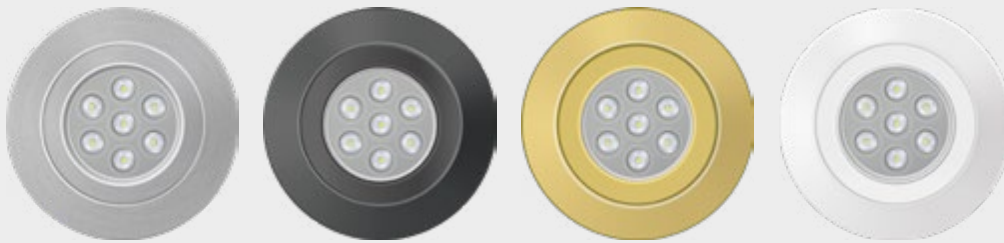

95mm
Diameter

75mm
Cutout Diameter

Aluminium
Material

Round 82mm Twist-Lock Design GU10 Downlight Fittings

High quality twist-lock design GU10 downlight fitting. Excludes lamp holder and bulb.

Our elegant downlight fittings offer the perfect blend of functionality and style, seamlessly integrating into any space while illuminating it with grace and sophistication. Crafted with meticulous attention to detail, these fittings boast sleek designs and high-quality materials that elevate the ambiance of any room.

- ➔ Available in Satin Chrome, Gun Metal, Antique Brass, White.
- ➔ High quality aluminium construction.
- ➔ Twist-Lock design for easy and convenient bulb fitment and replacement.

Barcode	Model Number	Colour	Overall Diameter	Cut-Out Diameter
6009804146109	DSC-8275TL	Satin Chrome	82mm	75mm
6009804146093	DGM-8275TL	Gun Metal	82mm	75mm
6009804146086	DAB-8275TL	Antique Brass	82mm	75mm
6009804146116	DWT-8275TL	White	82mm	75mm