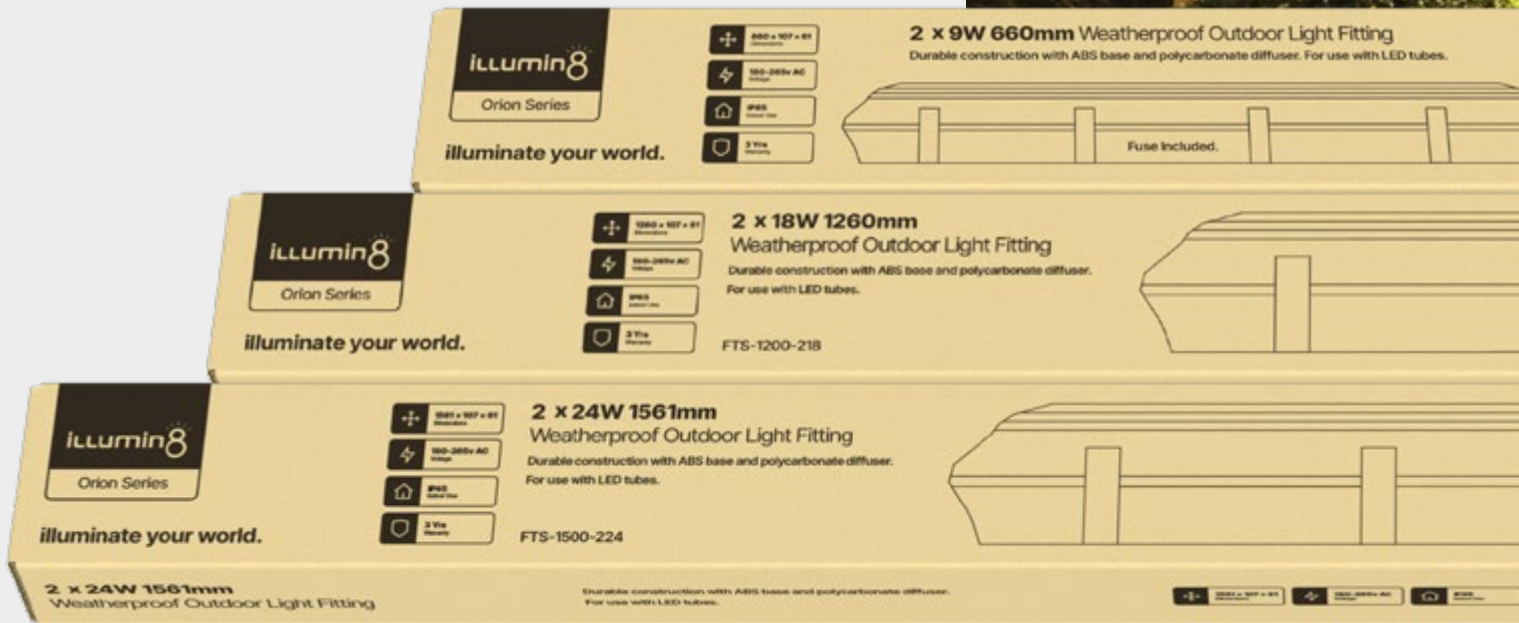

180-265v AC
Input Voltage

180°
Lighting Angle

IP65
Outdoor Use

Weatherproof Outdoor Light Fittings

Durable ABS construction with polycarbonate diffuser, for use with LED tubes.

Built to withstand the elements, featuring a tough ABS base and a high-impact polycarbonate diffuser for long-lasting durability. Designed for use with LED tubes, these fittings provide reliable, energy-efficient lighting in outdoor and industrial environments. Ideal for garages, carports, workshops, and exterior walkways, they offer excellent protection against dust and moisture while delivering bright, even illumination.

➔ High quality ABS construction.

Barcode	Model Number	Power Output (W)	Tube Capacity	Dimensions (mm)
6009803785972	FTS-0600-209	2 x 9	2	660 x 107 x 61
6009803785989	FTS-1200-218	2 x 18	2	1260 x 107 x 61
6009803785996	FTS-1500-224	2 x 24	2	1561 x 107 x 61