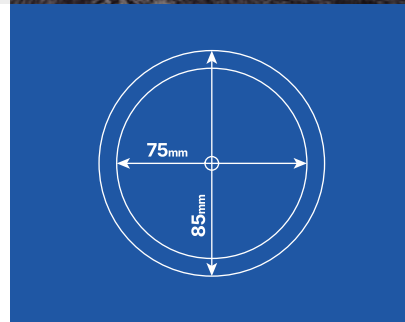

85mm
Diameter

75mm
Cutout Diameter

Polycarb
Material

1yr
Warranty

Round 85mm Anti-Glare GU10 Downlight Fittings

Recessed anti-glare bulb fitment.

Crafted with precision engineering, these fixtures are designed to minimize glare, ensuring a soft, diffused light that enhances visibility without causing discomfort or eye strain. Whether used in residential or commercial settings, our downlight fittings create inviting atmospheres with balanced lighting distribution, allowing for optimal task performance and relaxation.

- ➔ Available in White or Black.
- ➔ High quality polycarbonate construction.

Barcode	Model Number	Colour	Dimensions	Cut-Out Diameter
6009804146123	DWT-8575RAG	White	85mm	75mm
6009804146130	DBK-8575RAG	Black	85mm	75mm