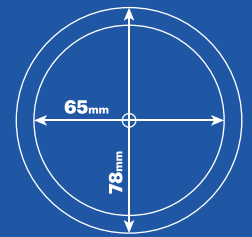

78mm
Diameter

65mm
Cutout Diameter

Aluminium
Material

1yr
Warranty

Round 78mm Fixed GU10 Downlight Fittings

High quality non-tiltable GU10 downlight fitting. Excludes lamp holder and bulb.

Our elegant downlight fittings offer the perfect blend of functionality and style, seamlessly integrating into any space while illuminating it with grace and sophistication. Crafted with meticulous attention to detail, these fittings boast sleek designs and high-quality materials that elevate the ambiance of any room.

- ➔ Available in Satin Chrome, Gun Metal, Antique Brass, White.
- ➔ High quality aluminium construction.

Barcode	Model Number	Colour	Overall Diameter	Cut-Out Diameter
6009803785330	DSC-7865RF	Satin Chrome	78mm	65mm
6009803785323	DGM-7865RF	Gun Metal	78mm	65mm
6009803785316	DAB-7865RF	Antique Brass	78mm	65mm
6009803785347	DWT-7865RF	White	78mm	65mm