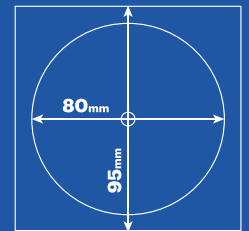

95 x 95mm
Dimensions

80mm
Cutout Diameter

Aluminium
Material

Square 95mm Tiltable GU10 Downlight Fittings

High quality tiltable GU10 downlight fitting. Excludes lamp holder and bulb.

Our elegant downlight fittings offer the perfect blend of functionality and style, seamlessly integrating into any space while illuminating it with grace and sophistication. Crafted with meticulous attention to detail, these fittings boast sleek designs and high-quality materials that elevate the ambiance of any room.

- ➔ Available in Satin Chrome, Gun Metal, Antique Brass, White.
- ➔ High quality aluminium construction.

Barcode	Model Number	Colour	Dimensions	Cut-Out Diameter
6009803785453	DSC-9580ST	Satin Chrome	95mm x 95mm	80mm
6009803785446	DGM-9580ST	Gun Metal	95mm x 95mm	80mm
6009803785460	DWT-9580ST	White	95mm x 95mm	80mm