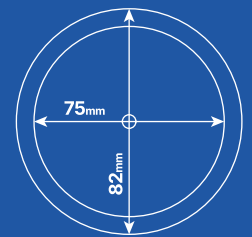

95mm
Diameter

75mm
Cutout Diameter

Aluminium
Material

Round 82mm Twist-Lock Design GU10 Downlight Fittings

High quality twist-lock design GU10 downlight fitting. Excludes lamp holder and bulb.

Our elegant downlight fittings offer the perfect blend of functionality and style, seamlessly integrating into any space while illuminating it with grace and sophistication. Crafted with meticulous attention to detail, these fittings boast sleek designs and high-quality materials that elevate the ambiance of any room.

- ➔ Available in Satin Chrome, Gun Metal, Antique Brass, White.
- ➔ High quality aluminium construction.
- ➔ Twist-Lock design for easy and convenient bulb fitment and replacement.

Barcode	Model Number	Colour	Overall Diameter	Cut-Out Diameter
6009804146109	DSC-8275TL	Satin Chrome	82mm	75mm
6009804146093	DGM-8275TL	Gun Metal	82mm	75mm
6009804146086	DAB-8275TL	Antique Brass	82mm	75mm
6009804146116	DWT-8275TL	White	82mm	75mm