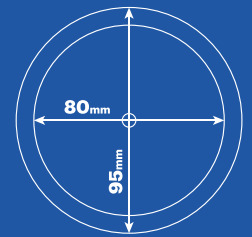

95mm
Diameter

80mm
Cutout Diameter

Aluminium
Material

Round 95mm Tiltable GU10 Downlight Fittings

High quality tiltable GU10 downlight fitting. Excludes lamp holder and bulb.

Our elegant downlight fittings offer the perfect blend of functionality and style, seamlessly integrating into any space while illuminating it with grace and sophistication. Crafted with meticulous attention to detail, these fittings boast sleek designs and high-quality materials that elevate the ambiance of any room.

- ➔ Available in Satin Chrome, Gun Metal, Antique Brass, White.
- ➔ High quality aluminium construction.

Barcode	Model Number	Colour	Overall Diameter	Cut-Out Diameter
6009803785415	DSC-9580RT	Satin Chrome	95mm	80mm
6009803785408	DGM-9580RT	Gun Metal	95mm	80mm
6009803785392	DAB-9580RT	Antique Brass	95mm	80mm
6009803785422	DWT-9580RT	White	95mm	80mm