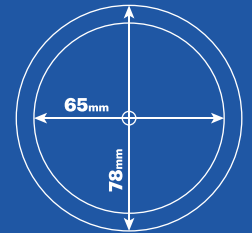

High Quality LED Lighting
illuminate your world.

78mm
Dimensions

65mm
Cutout Size

Aluminium
Material

Round 78mm Fixed GU10 Downlight Fitting

High quality non-tiltable GU10 downlight fitting. Excludes lamp holder and bulb.

- Available in Satin Chrome, Gun Metal, Antique Brass, White
- High quality aluminium construction

Model Number	Colour	Overall Diameter	Cutout Diameter
DSC-7865RF	Satin Chrome	78mm	65mm
DGM-7865RF	Gun Metal	78mm	65mm
DAB-7865RF	Antique Brass	78mm	65mm
DWT-7865RF	White	78mm	65mm